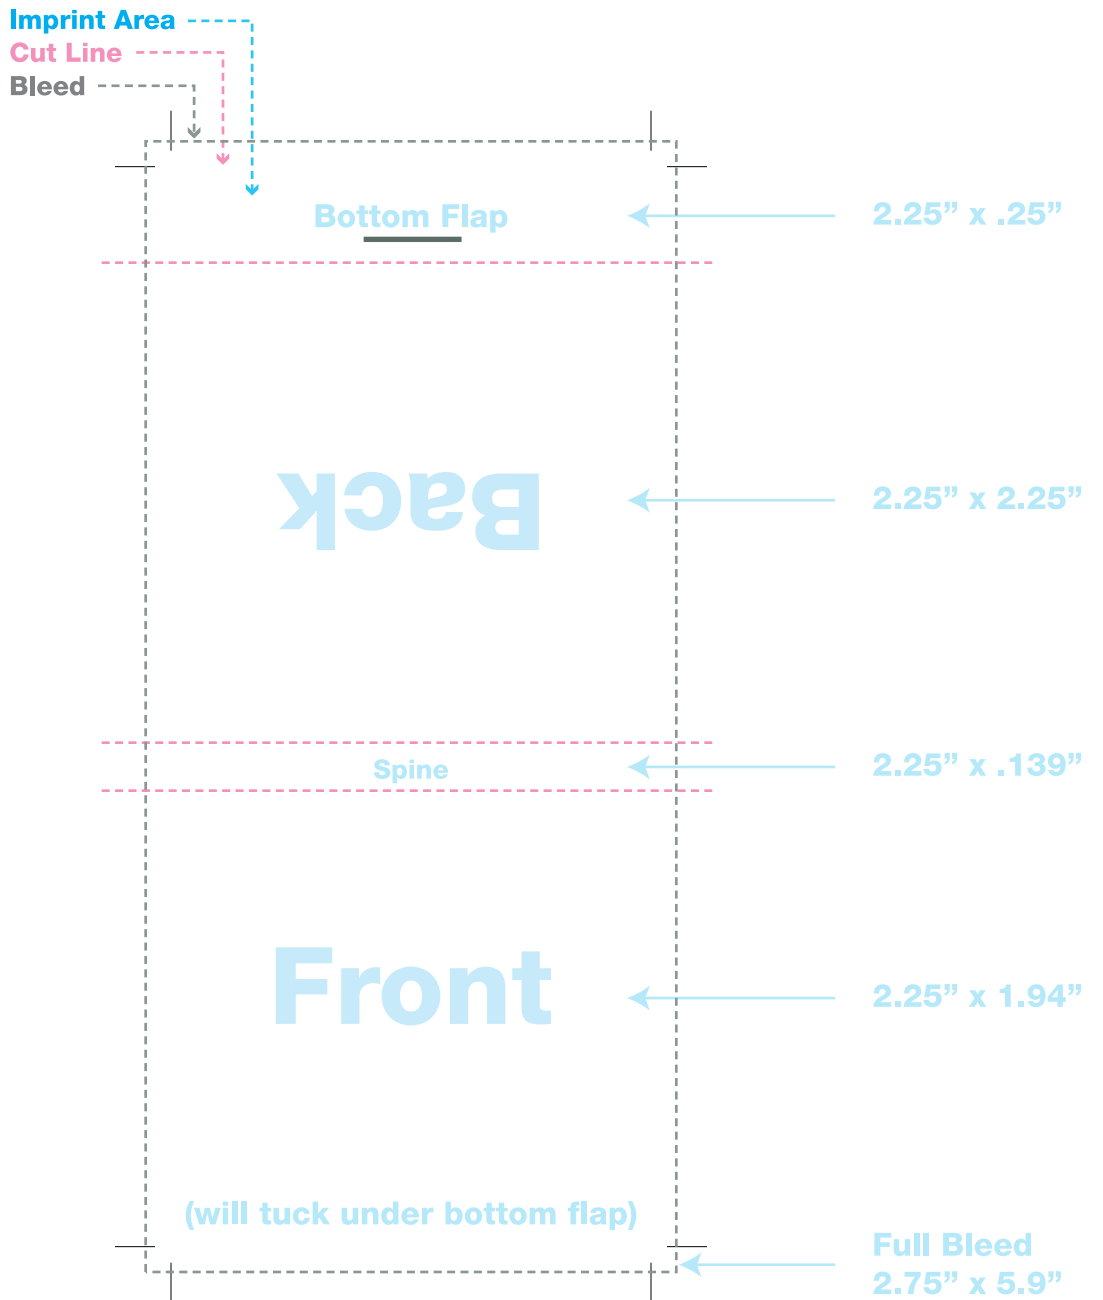

Top

Front

Back

Condom Matchbook